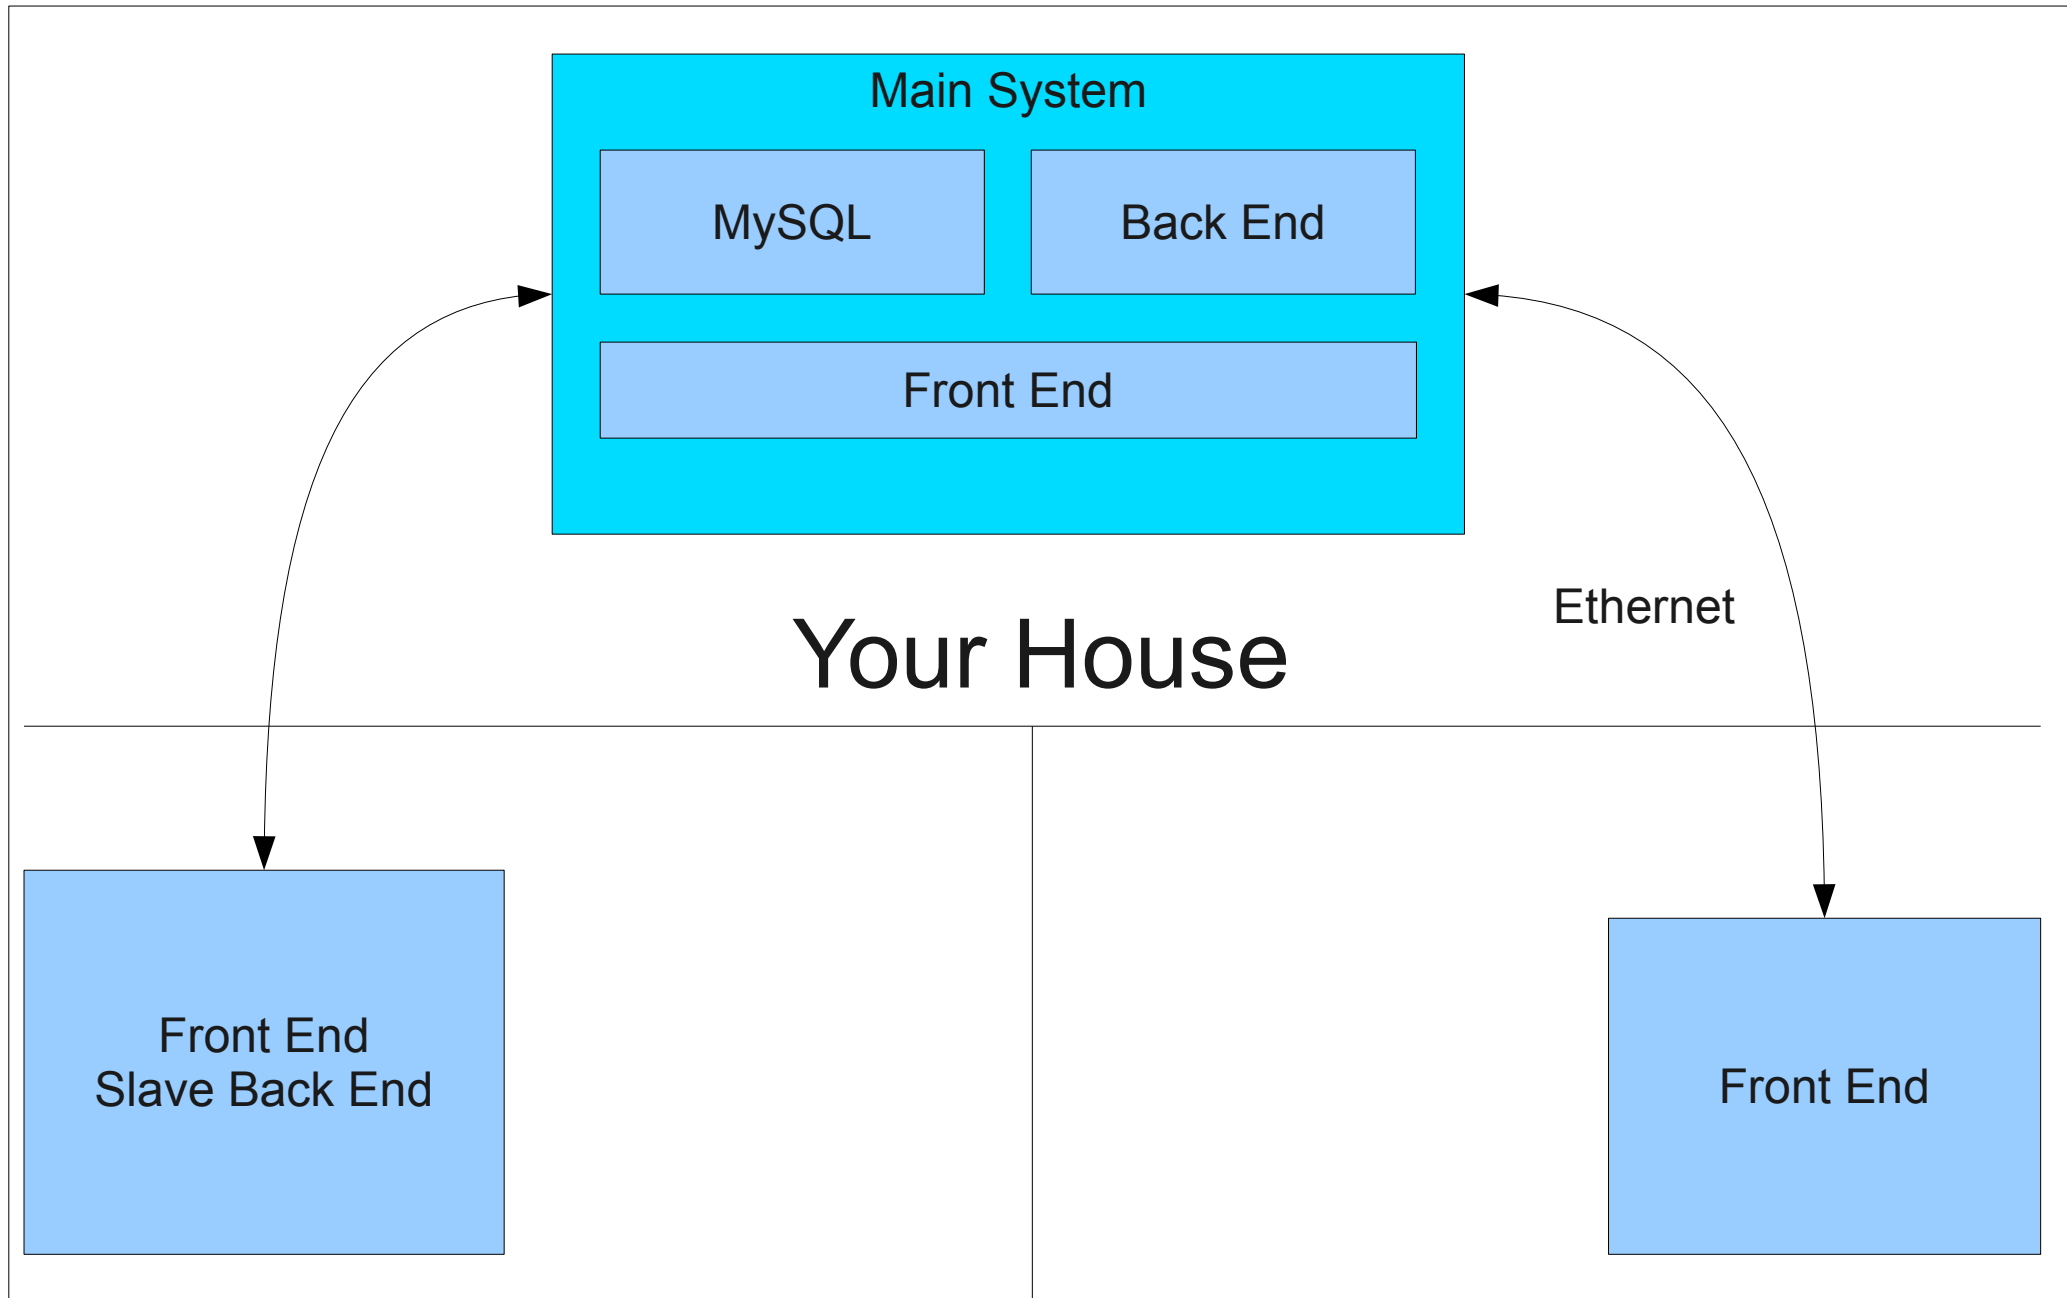

MythTV Architecture