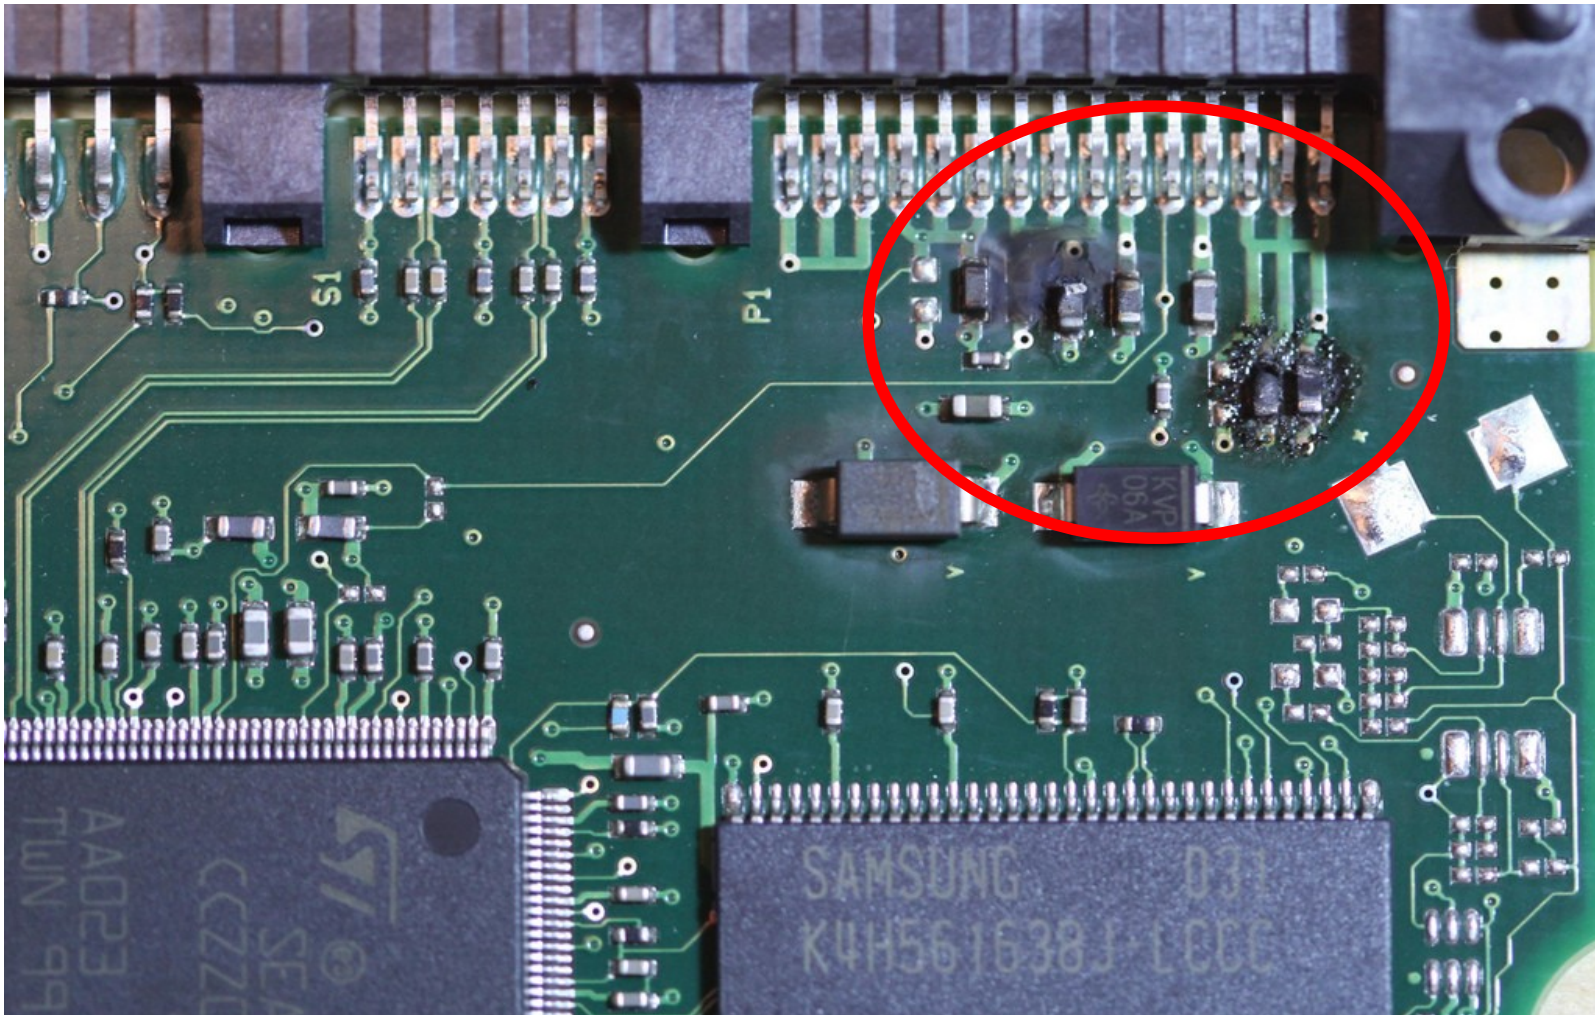

T-2 Weeks

- I was in Prague at the IETF...