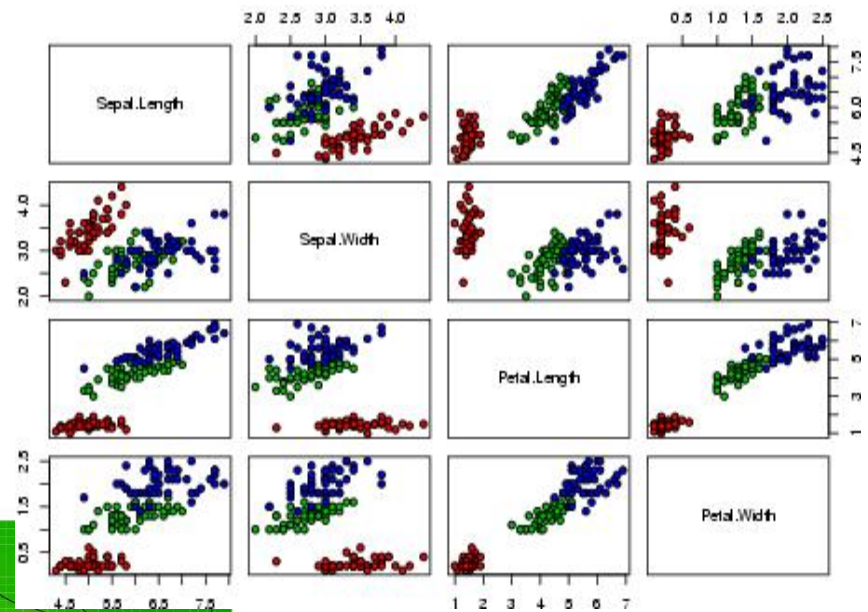

Edgar Anderson's Iris Data